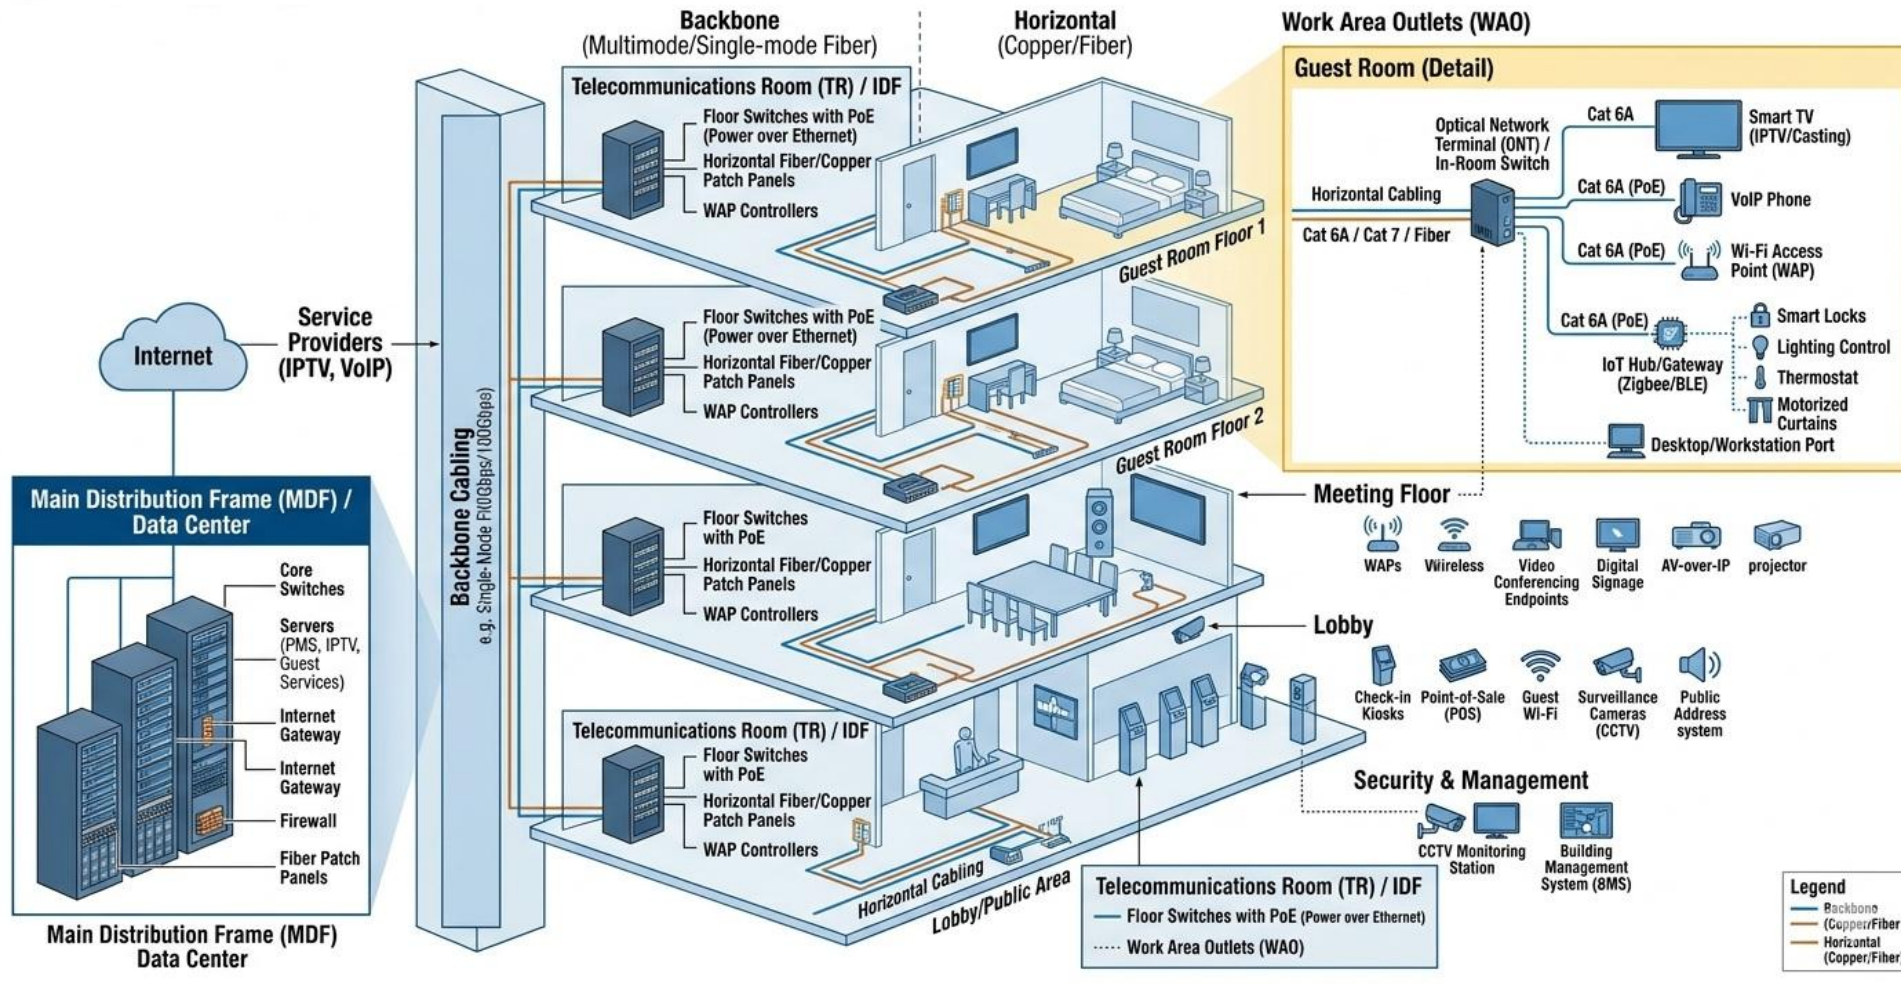

Hospitality | Architecture Design

Multi-core Indoor Fiber Cable

CAT6 UTP 4 Pairs LSZH SHEATH LAN Cable

CAT6 UTP Patch Panel – 24 Ports

BT Box

Wall Plate-RJ45

Fiber cabling for smart **Hotels** demands high-bandwidth capacity for Wi-Fi 6/7, IPTV, and IoT services, utilizing Passive Optical LAN (POL) to connect rooms via a single, thin fiber strand. Key requirements include Fiber-to-the-Room (FTTR) design for centralized management, high reliability with protection switching, and future-ready, low-interference data transmission